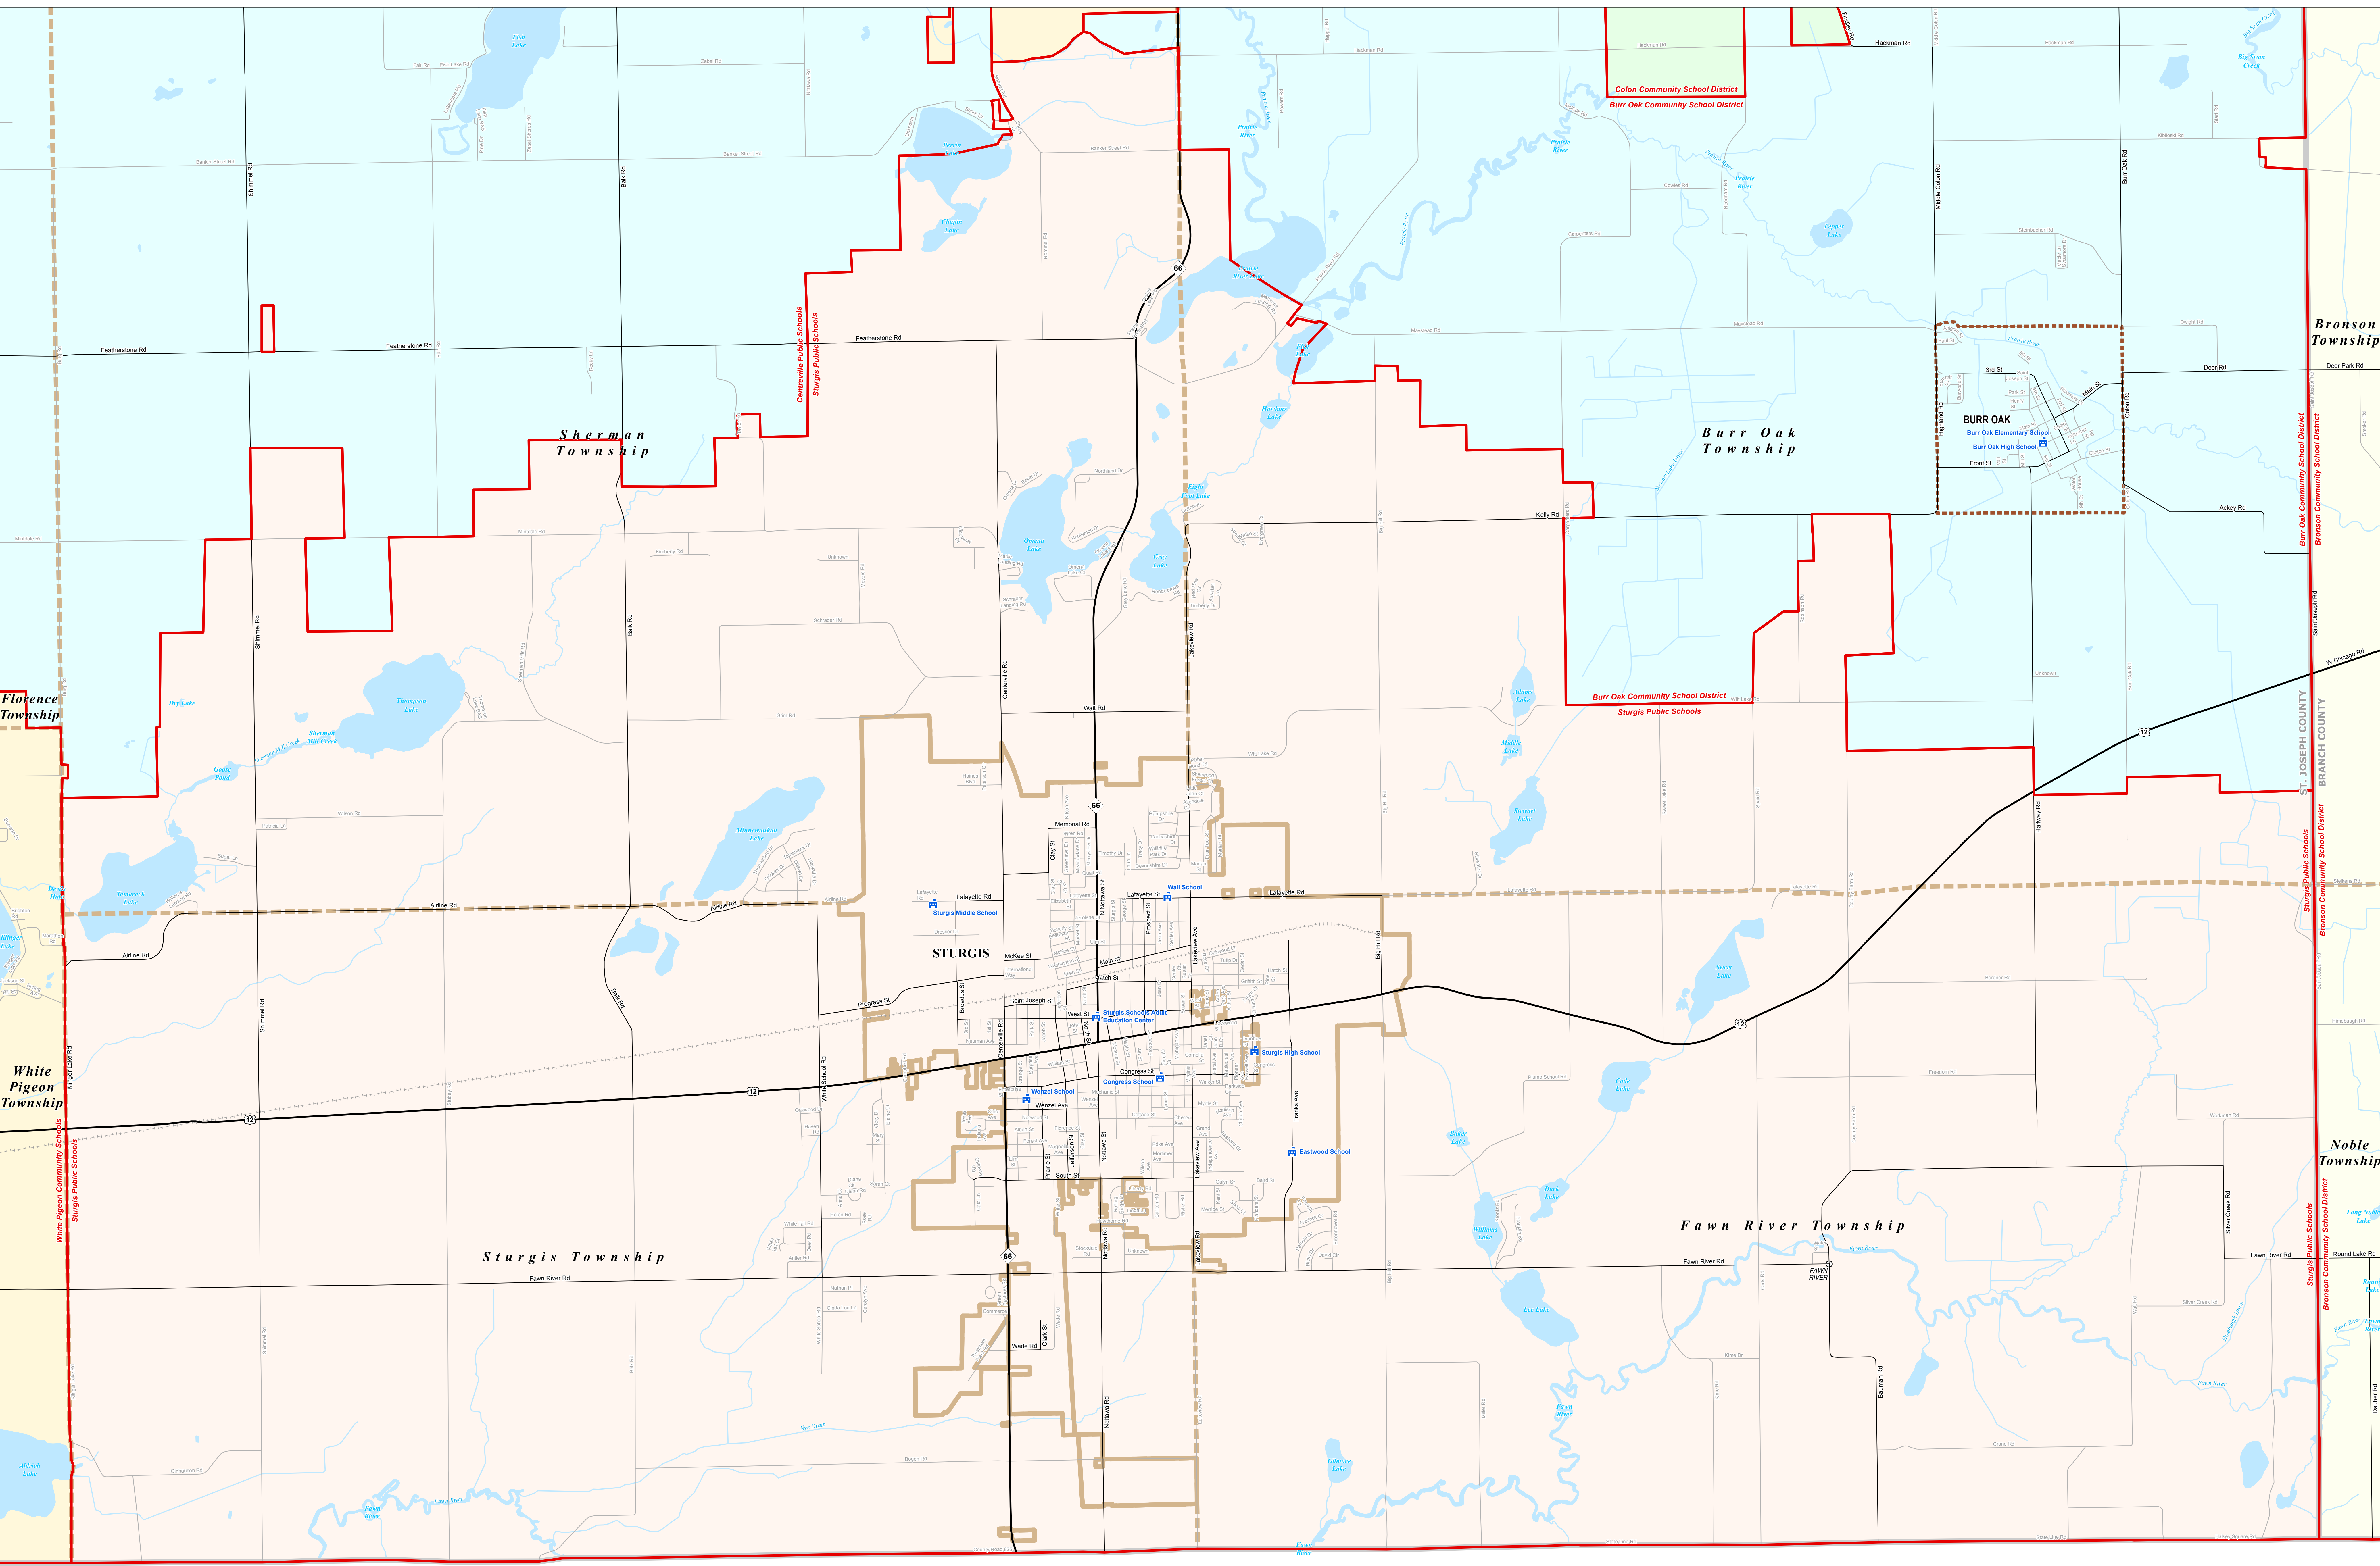

STURGIS PUBLIC SCHOOLS

St. Joseph County ISD

0 0.25 0.5 Miles

Legend	
School District	School
County	Water Feature
City	River, Stream, or Drain
Township	Railroad
Village	Freeway
Census Designated Place	Primary Road
	Local Road